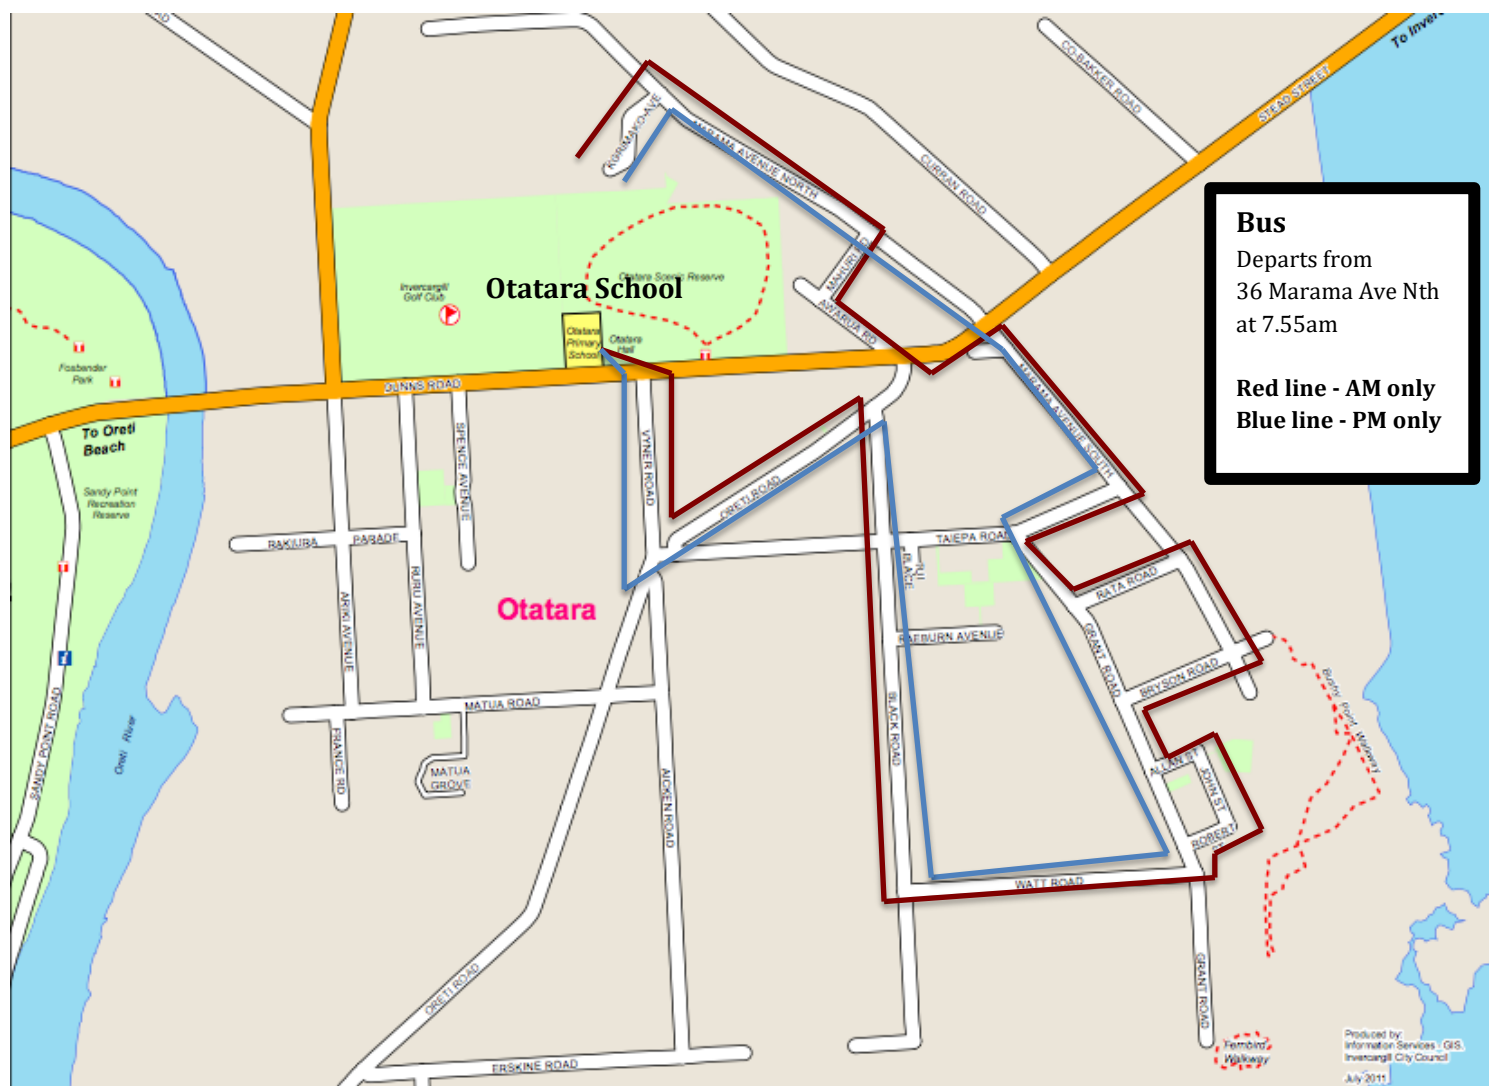

# Otatara Primary School Bus Routes

## School Bus (Operated by Go Bus)

- Bus departs from 36 Marama Ave North at 7.55am.
- Bus tickets cost \$15-00 for ten trips (available from the bus driver), or \$2-00 per trip.
- There are no set pick up or drop off points. Just stand on the side of the road and wave the driver down.
- New students do not need to inform Go Bus. Just wave them down.

### Note:

The service is a user pay ticket system for Otatara residents – it is not solely a school bus service. Transport assistance provides free transport for pupils under 10 who live more than 3.2km from school and for pupils 10 years and over who live more than 4.8km from school.